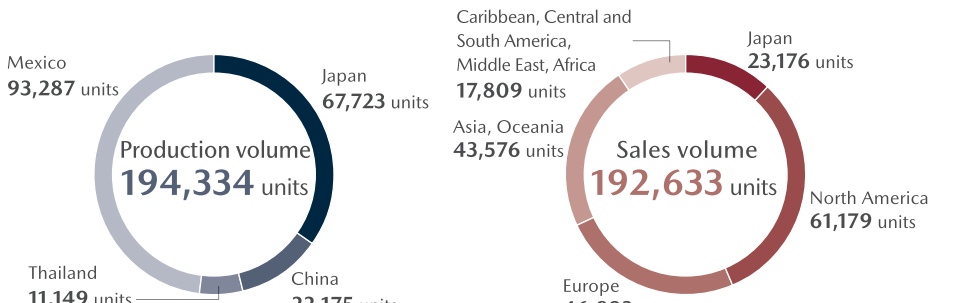

2019	2020
August New Mazda6 launched	December Model update

*history in Japan

MAZDA CX-3

2015	2016	2017	2018	2020
February CX-3 launched	December Model update	November Model update	June Model update (Gasoline engine model launched)	May Major model update
				June Model update

*history in Japan

MAZDA CX-30

2019	2020	2021
October CX-30 launched	January SKYACTIV-X model launched	December Model update
		April Model update

*history in Japan

MAZDA CX-5

2012	2017	2018	2020
February 1st-generation CX-5 launched	February 2nd-generation CX-5 launched	March Model update	November Model update
			January Model update
			December Model update