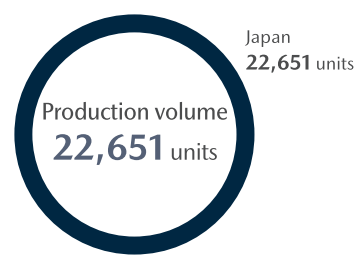

*history in Japan

MAZDA ROADSTER (MAZDA MX-5)

1989	1998	2005	2015	2016	2017	2018
September MX-5 launched	January 2nd-generation MX-5 launched	August 3rd-generation MX-5 launched	May 4th-generation MX-5 launched	December MX-5 RF launched	December Model update	July Model update

2019	2020
December Model update	December Model update

*history in Japan

MAZDA MX-30

▲Mazda MX-30 unveiled at Tokyo Motor Show in October 2019

2020	2021
October MX-30 launched	January MX-30 EV MODEL launched