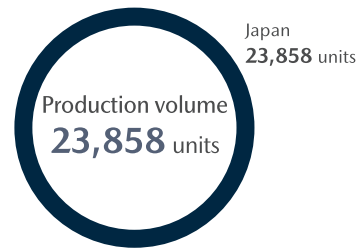

*history in Japan

Car Lineup

*Production volume and sales volume numbers reflect the business results of FY2020.

Passenger vehicles

MAZDA CX-8

2017	2018	2019	2020
December CX-8 launched	November Model update (Gasoline engine model launched)	November Model update	December Model update

*history in Japan

MAZDA ROADSTER (MAZDA MX-5)

1989	1998	2005	2015	2016	2017	2018
September MX-5 launched	January 2nd-generation MX-5 launched	August 3rd-generation MX-5 launched	May 4th-generation MX-5 launched	December MX-5 RF launched	December Model update	July Model update