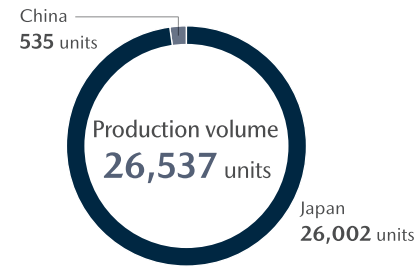

Car Lineup

*Production volume and sales volume numbers reflect the business results of FY2020.

Passenger vehicles

MAZDA CX-8

2017	2018	2019	2020
December CX-8 launched	November Model update (Gasoline engine model launched)	November Model update	December Model update

*history in Japan