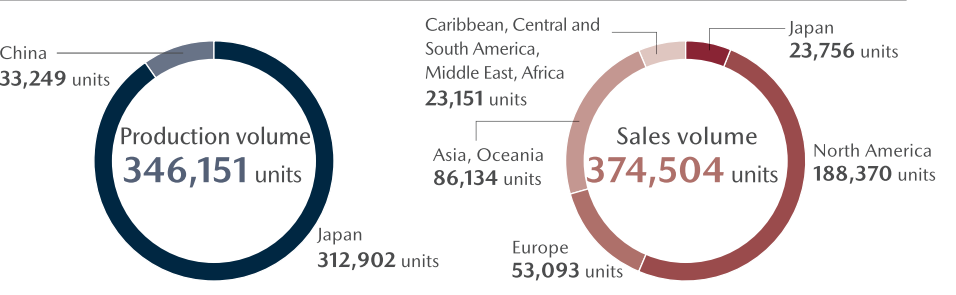

*history in Japan

MAZDA CX-30

2019	2020	2021
October CX-30 launched	January SKYACTIV-X model launched	December Model update
		April Model update

*history in Japan

MAZDA CX-5

2012	2017	2018	2020
February 1st-generation CX-5 launched	February 2nd-generation CX-5 launched	March Model update	November Model update
			January Model update
			December Model update