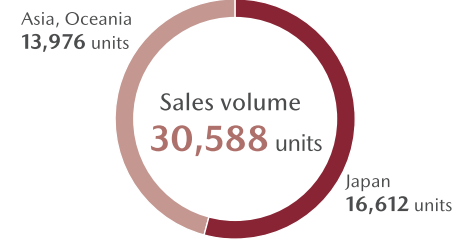

Car Lineup

*Production volume and sales volume numbers reflect the business results of FY2020.

Passenger vehicles

MAZDA CX-8

2017	2018	2019	2020
December CX-8 launched	November Model update (Gasoline engine model launched)	November Model update	December Model update

*history in Japan