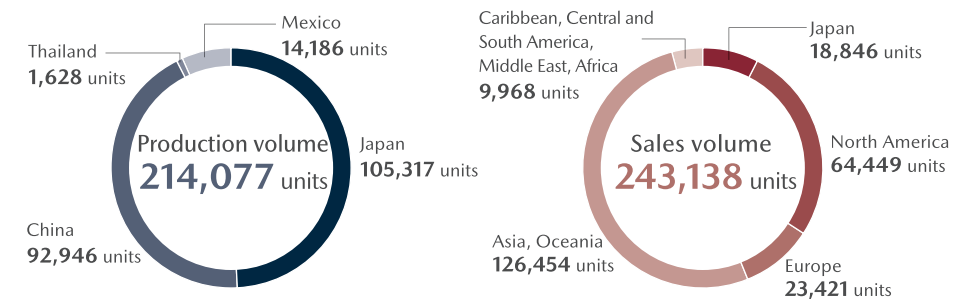

Car Lineup

*Production volume and sales volume numbers reflect the business results of FY2020.

Passenger vehicles

MAZDA2

1996	2002	2007	2014	2016	2018	2019
August 1st-generation Mazda2 launched	August 2nd-generation Mazda2 launched	July 3rd-generation Mazda2 launched	September 4th-generation Mazda2 launched	January Model update	November Model update	August Model update
						September New Mazda2 launched

2021
June Model update

*history in Japan

MAZDA3

2003	2009	2013	2014	2015	2016	2017
October 1st-generation Mazda3 launched	June 2nd-generation Mazda3 launched	November 3rd-generation Mazda3 launched	September Model update	August Model update	July Major model update	August Model update
			November Hybrid model update			