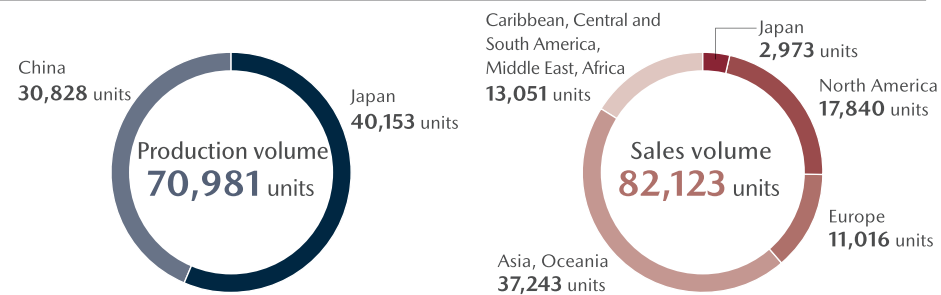

MAZDA6

2002	2008	2012	2013	2015	2016	2018
May 1st-generation Mazda6 launched	January 2nd-generation Mazda6 launched	November 3rd-generation Mazda6 launched	November Model update	January Major model update	August Model update	May Major model update

2019	2020
August New Mazda6 launched	December Model update

*history in Japan