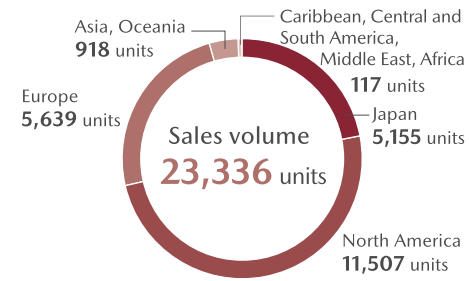

*history in Japan

Car Lineup

*Production volume and sales volume numbers reflect the business results of FY2020.

Passenger vehicles

MAZDA CX-8

2017	2018	2019	2020
December CX-8 launched	November Model update (Gasoline engine model launched)	November Model update	December Model update

*history in Japan

MAZDA ROADSTER (MAZDA MX-5)

1989	1998	2005	2015	2016	2017	2018
September MX-5 launched	January 2nd-generation MX-5 launched	August 3rd-generation MX-5 launched	May 4th-generation MX-5 launched	December MX-5 RF launched	December Model update	July Model update