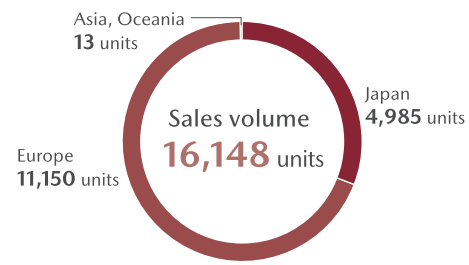

*history in Japan

Car Lineup

*Production volume and sales volume numbers reflect the business results of FY2020.

Passenger vehicles

MAZDA CX-8

2017	2018	2019	2020
December CX-8 launched	November Model update (Gasoline engine model launched)	November Model update	December Model update

*history in Japan

MAZDA ROADSTER (MAZDA MX-5)

1989	1998	2005	2015	2016	2017	2018
September MX-5 launched	January 2nd-generation MX-5 launched	August 3rd-generation MX-5 launched	May 4th-generation MX-5 launched	December MX-5 RF launched	December Model update	July Model update

2019	2020
December Model update	December Model update

*history in Japan

MAZDA MX-30

▲Mazda MX-30 unveiled at Tokyo Motor Show in October 2019

2020	2021
October MX-30 launched	January MX-30 EV MODEL launched