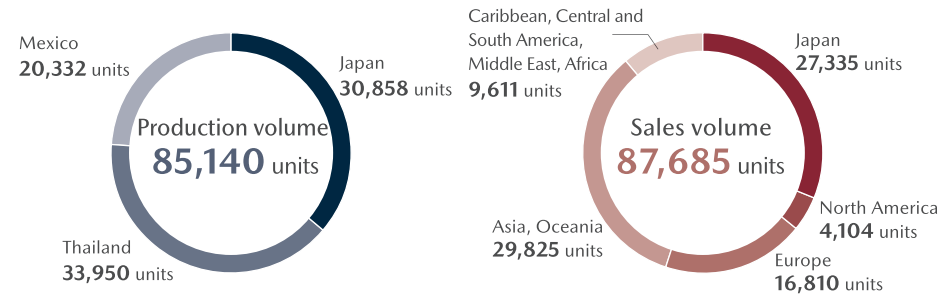

Car Lineup

*Production volume and sales volume numbers reflect the business results of FY2020.

Passenger vehicles

MAZDA2

1996	2002	2007	2014	2016	2018	2019
August 1st-generation Mazda2 launched	August 2nd-generation Mazda2 launched	July 3rd-generation Mazda2 launched	September 4th-generation Mazda2 launched	January Model update	November Model update	August Model update
						September New Mazda2 launched