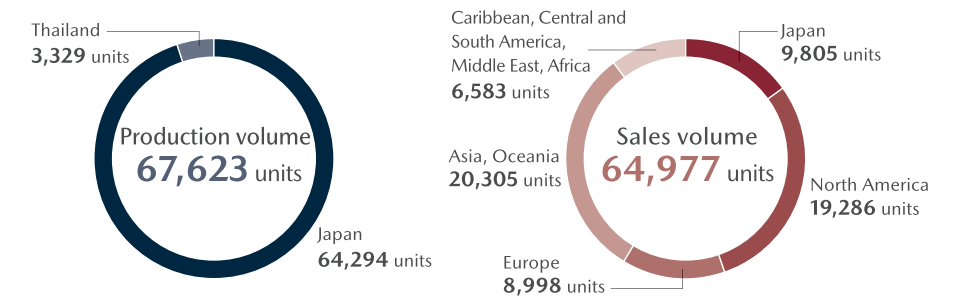

MAZDA CX-3

2015	2016	2017	2018	2020
February CX-3 launched	December Model update	November Model update	June Model update (Gasoline engine model launched)	May Major model update
				June Model update

*history in Japan